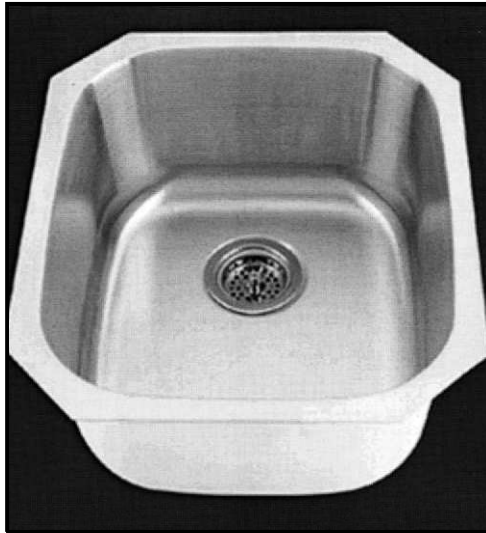

In The Modern Kitchen

PROFLO PFU0907R

Stainless Steel Undermount Sink; Overall: 31 5/8" x 20 1/2"; Bowl Depth: 7" & 8 1/2"; Sound Absorption Pads & Coating

PROFLO PFUS309

Stainless Steel Undermount Sink; Overall: 30" x 18"; Bowl Depth: 10"; Sound Absorption Pads & Coating

Delta D980TSSDDST

Single Handle Pull-Down Kitchen Faucet; Brilliance Stainless; Includes Soap Dispenser

In-Sink-Erator IPROCMPACT

Evolution PRO Compact 3/4 HP Disposer; MultiGrind; SoundSeal; Quiet Collar Sink Baffle; SoundLimiter Insulation

PROFLO PFUB109

Stainless Steel Undermount Sink; Overall: 16" x 18"; Bowl Depth: 8"; Sound Absorption Pads & Coating

Delta D1980SSDST

Pillar Prep Bar Faucet; Stainless; Single Handle; High-Arc; 2-Hole 4" Installation

In The Modern Bathroom

Lasco L1603SG

Smooth Wall Shower Stall; 60" x 36" x 72";
Integral Soap Shelves; Molded Rear Corner Seats;
Installed Grab Bar

Lasco L2603-SGM

Lascoat Tub and Shower Unit; 60" x 32" x 74";
Integral Soap Shelves; Smooth Wall Finish;
Installed Grab Bar