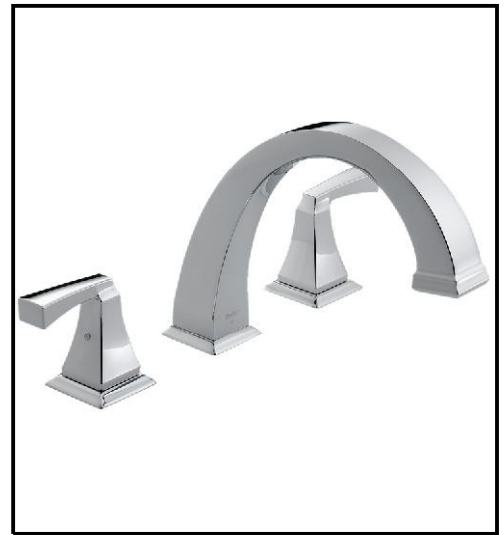

PROFLO PFUB109

Stainless Steel Undermount Sink; Overall: 16" x 18"; Bowl Depth: 8"; Sound Absorption Pads & Coating

Delta D1980SSDST

Pillar Prep Bar Faucet; Stainless; Single Handle; High-Arc; 2-Hole 4" Installation

In The Modern Bathroom

Lasco L1603SG

Smooth Wall Shower Stall; 60" x 36" x 72";
Integral Soap Shelves; Molded Rear Corner Seats;
Installed Grab Bar

Lasco L2603-SGM

Lascoat Tub and Shower Unit; 60" x 32" x 74";
Integral Soap Shelves; Smooth Wall Finish;
Installed Grab Bar

Delta DT17451

Dryden Tub & Shower Faucet; Chrome; Pressure
Balance w/ Volume Control; Square Raincan
Showerhead; Trim Only

PROFLO PFW6036PLUSAWH

Plus A Series Acrylic Whirlpool; White; 60" x
36" x 19 1/2"; 8 Hydro Jets; Textured Bottom; 7.8
Amp Motor

PROFLO PFS6060WH

Plus A Series Corner Acrylic Tub; White; 60" x
60" x 21" ; 72 Gallon Operating Capacity; Slip-
Resistant Bottom

Delta DT2751

Dryden Roman Tub Faucet; Chrome; Lever
Handles; 18 GPM; Rigid Slip-On Spout;
Washerless Stem Cartridge